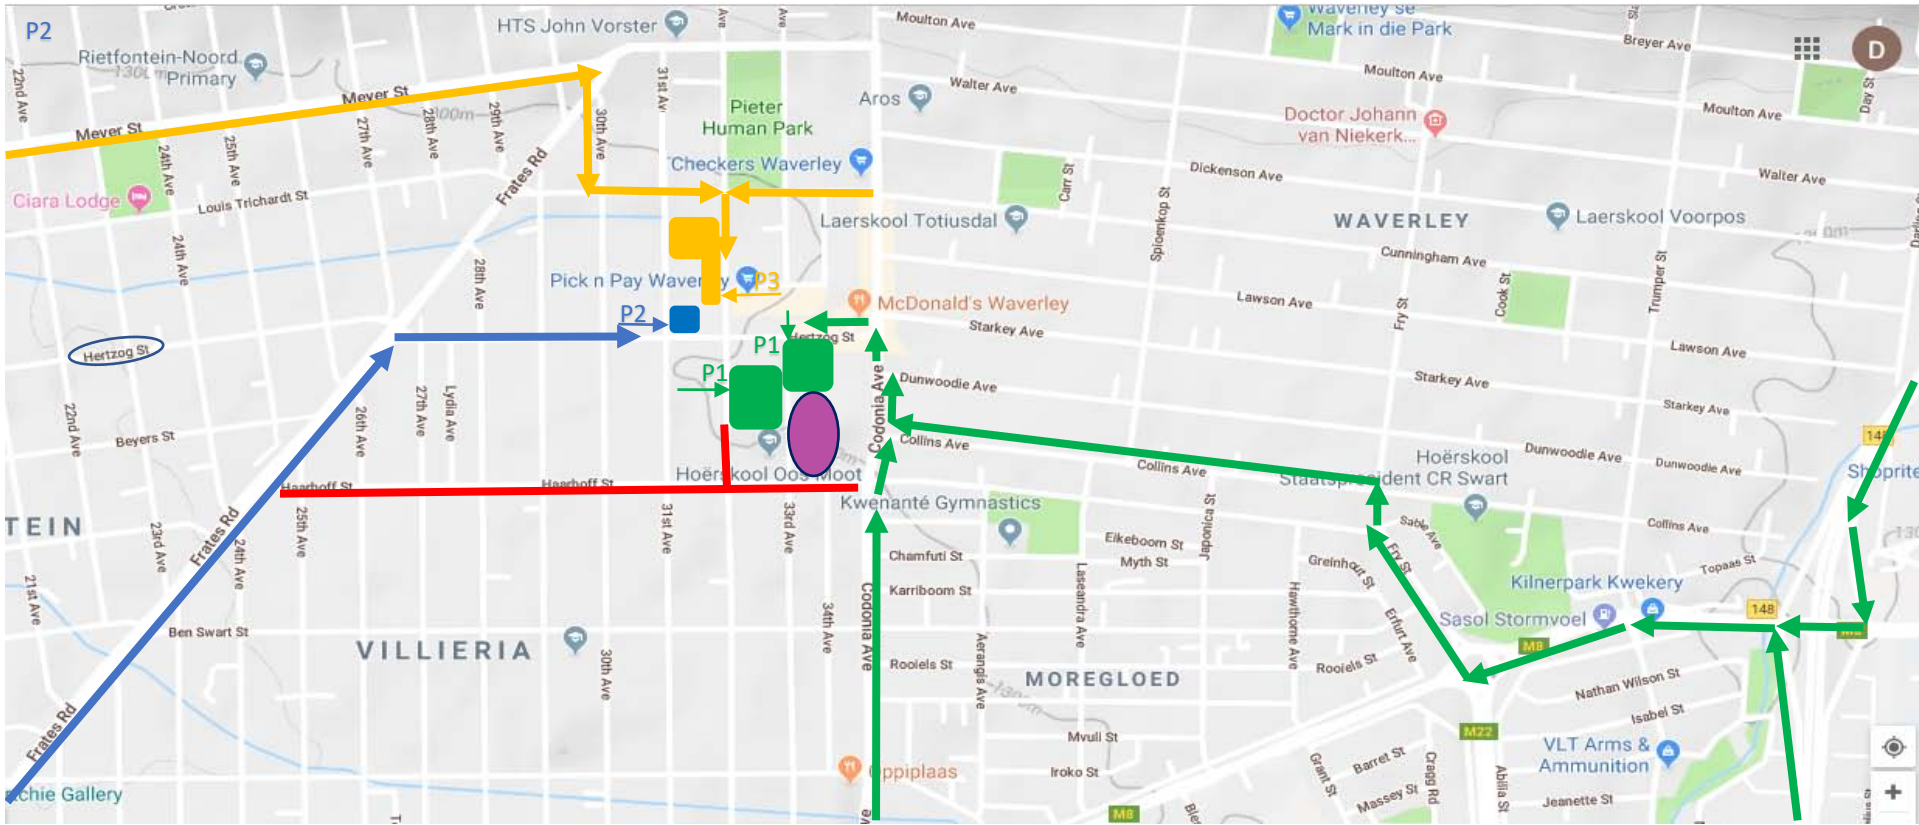

**Best routes to secure parking areas**  
**Congestion minimized, parking for 1200 + cars**  
**Both entry and exit points**

- P1 Main parking.( Reached from N1 highway, via Collins)
- P2 Sportsfield parking
- P3 On 2x rugbyfields
- Road closure from 04:00 - 09:00
- Venue (Hoërskool Oos-Moot)